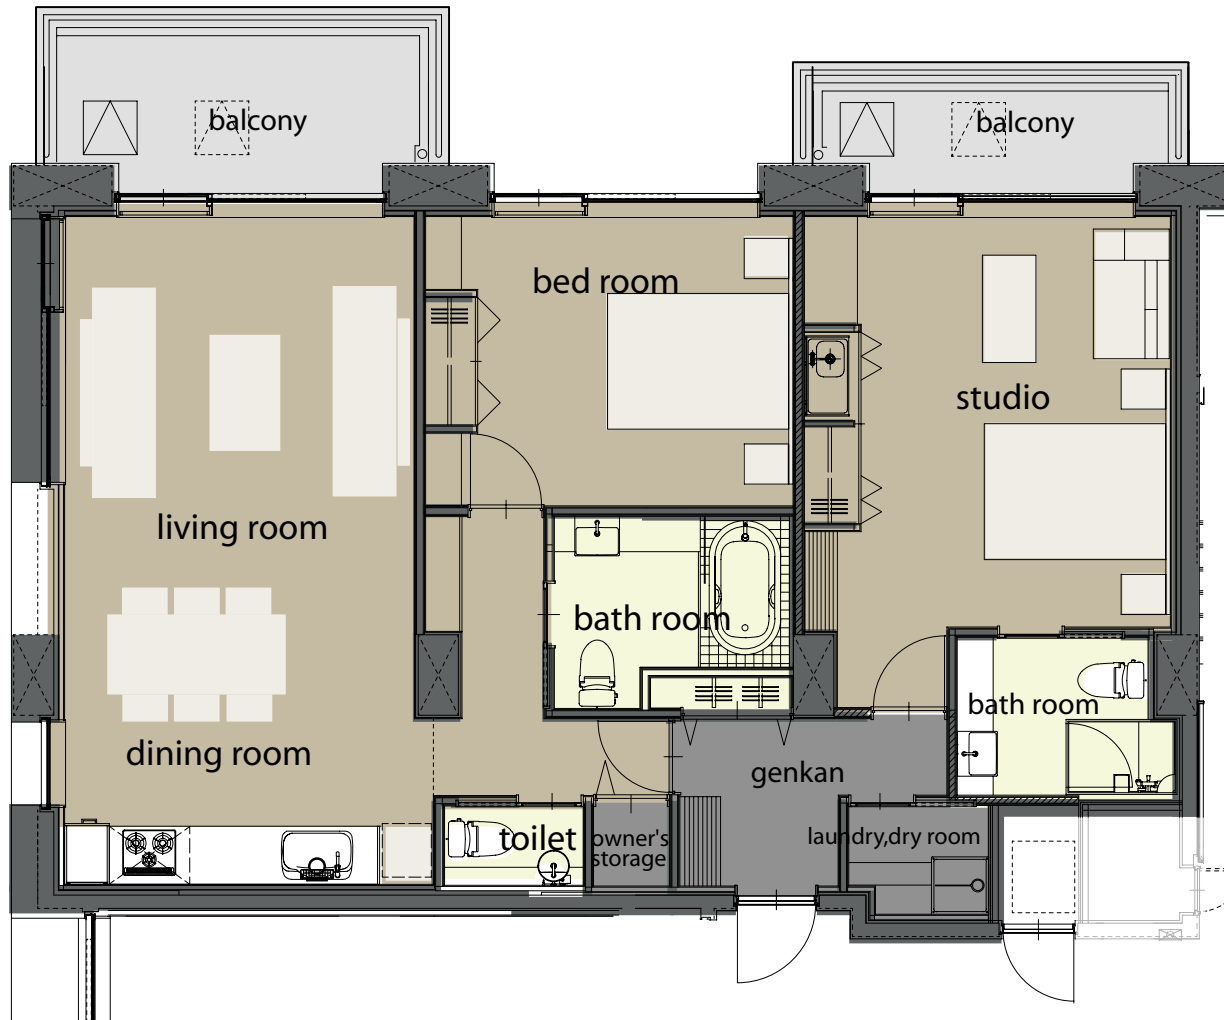

2 Bed, 2 Key - Ski Hill Views

apartment floor area - 106.1 sq meters - balcony area - 17.2 sq meters

Units

201
301
401
501