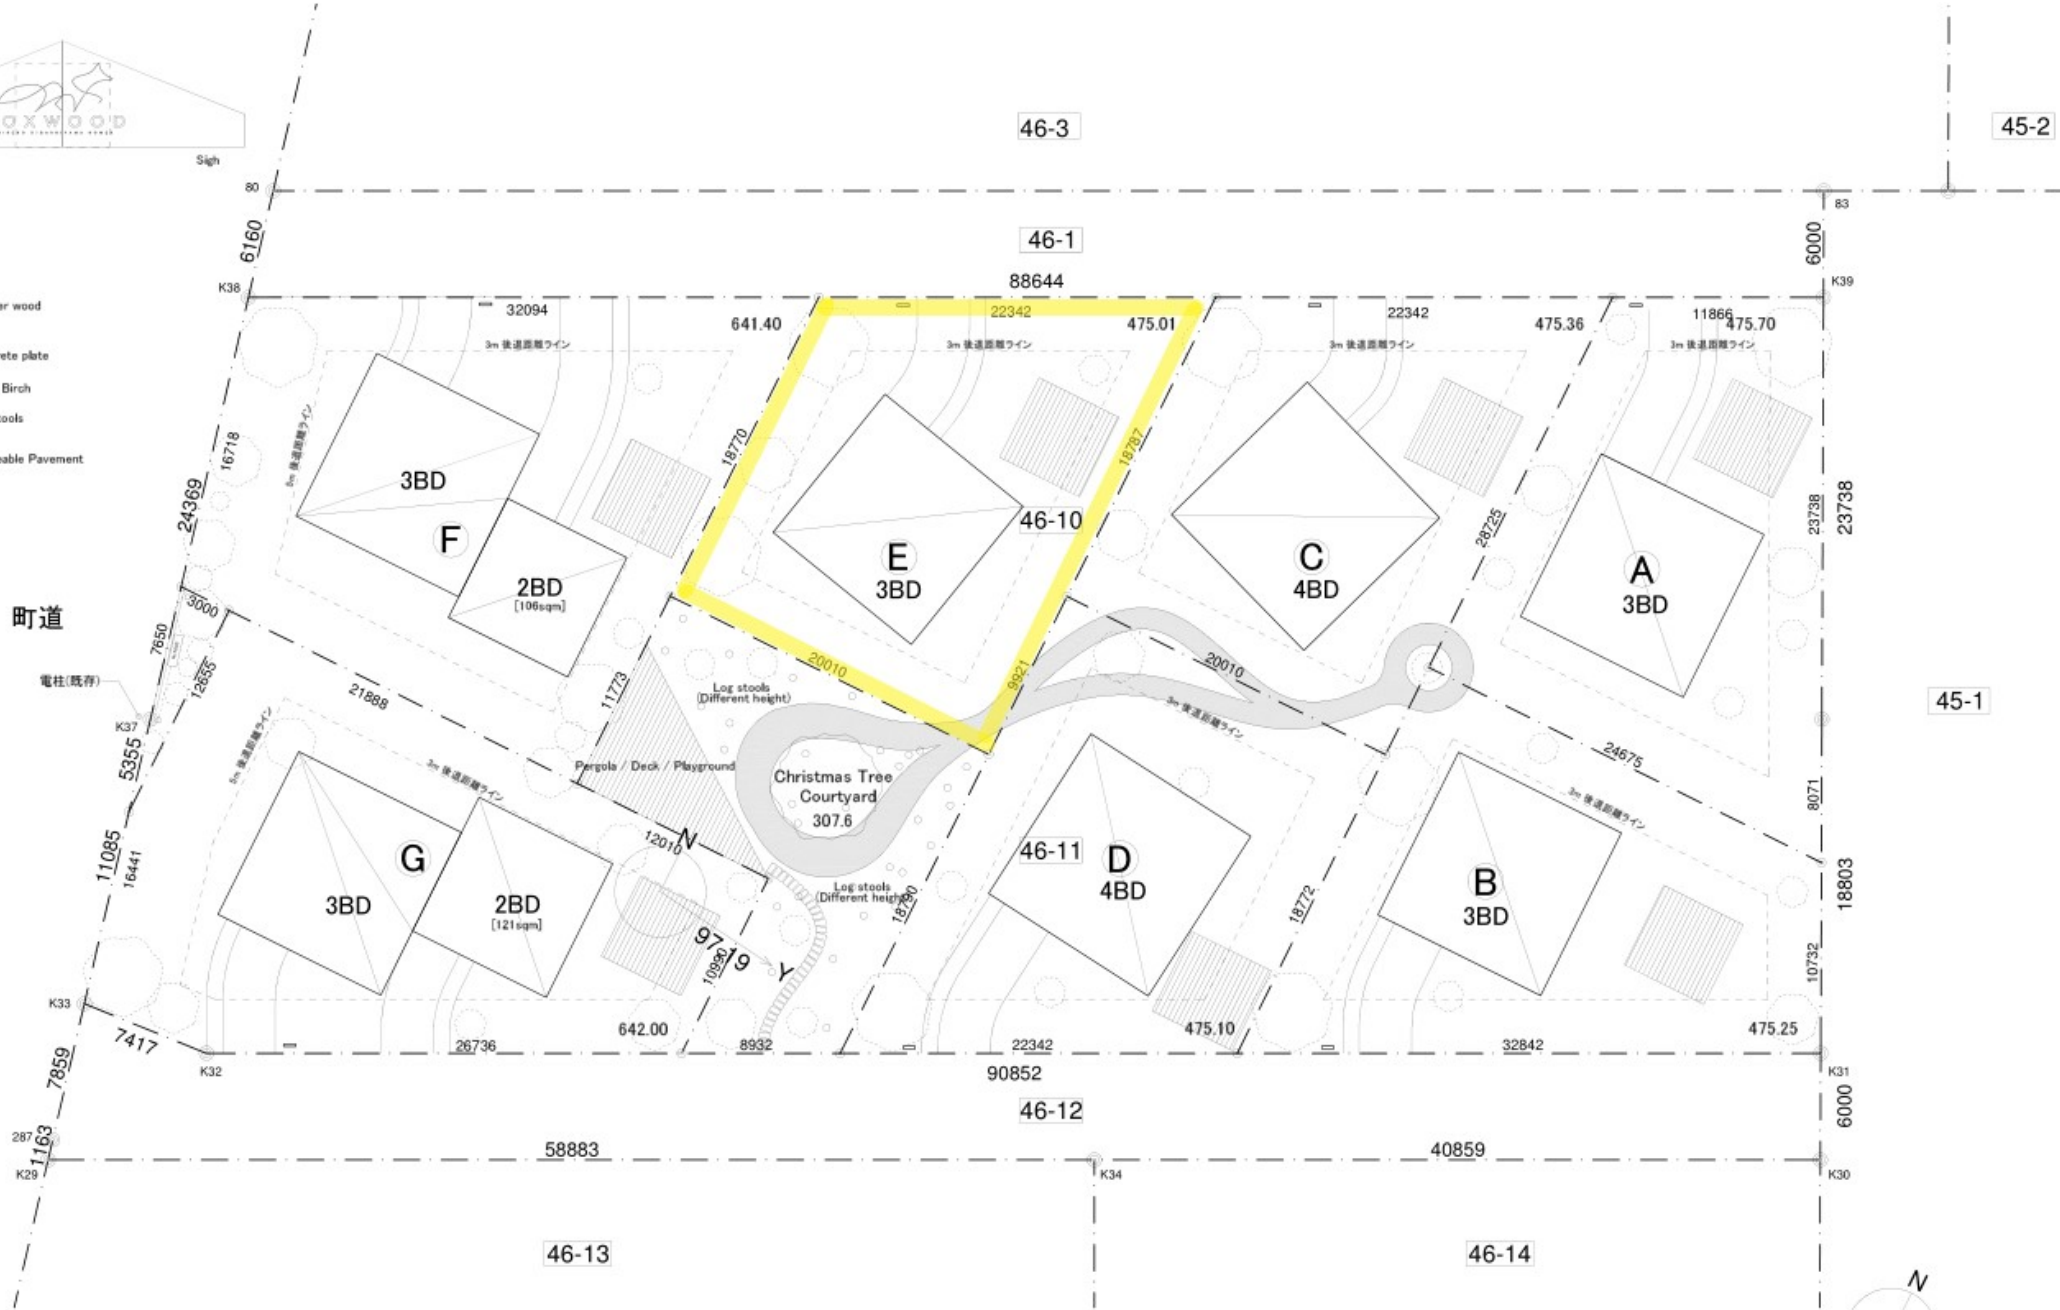

-  Sleeper wood
-  Concrete plate
-  White Birch
-  Log stools
-  Permeable Pavement

FOX WOOD Master plan
01.27.2016